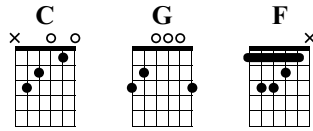

Last Train From Poor Valley

Norman Blake

Standard tuning
♩ = 120

sguit.

1 C 2 G

3 F 4 C 5

6 G 7 C 8

9 G 10 G 11 F